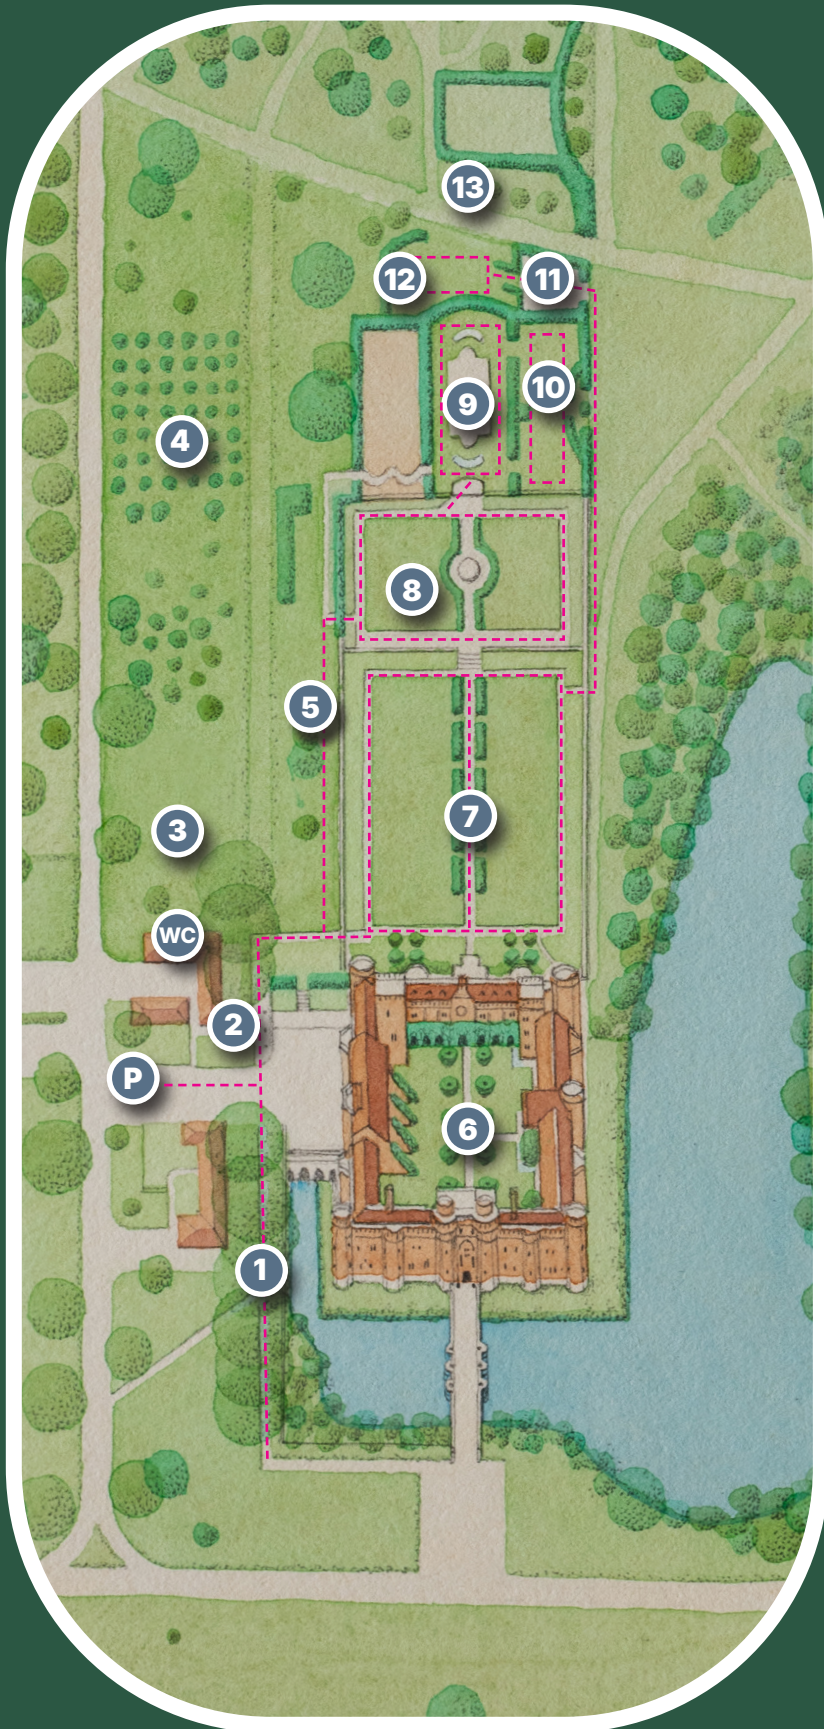

# Accessible route

- ① Chestnut avenue
- ② Nuthatch Kitchen & Terrace
- ③ Play area
- ④ Orchard
- ⑤ Long Border
- ⑥ Courtyard
- ⑦ Elizabethan Garden
- ⑧ Sundial & Rose Garden
- ⑨ Memorial Garden
- ⑩ Lower Garden
- ⑪ Apothecary Garden
- ⑫ Shady Garden
- ⑬ Magic Garden
- WC Accessible toilet
- P Accessible parking