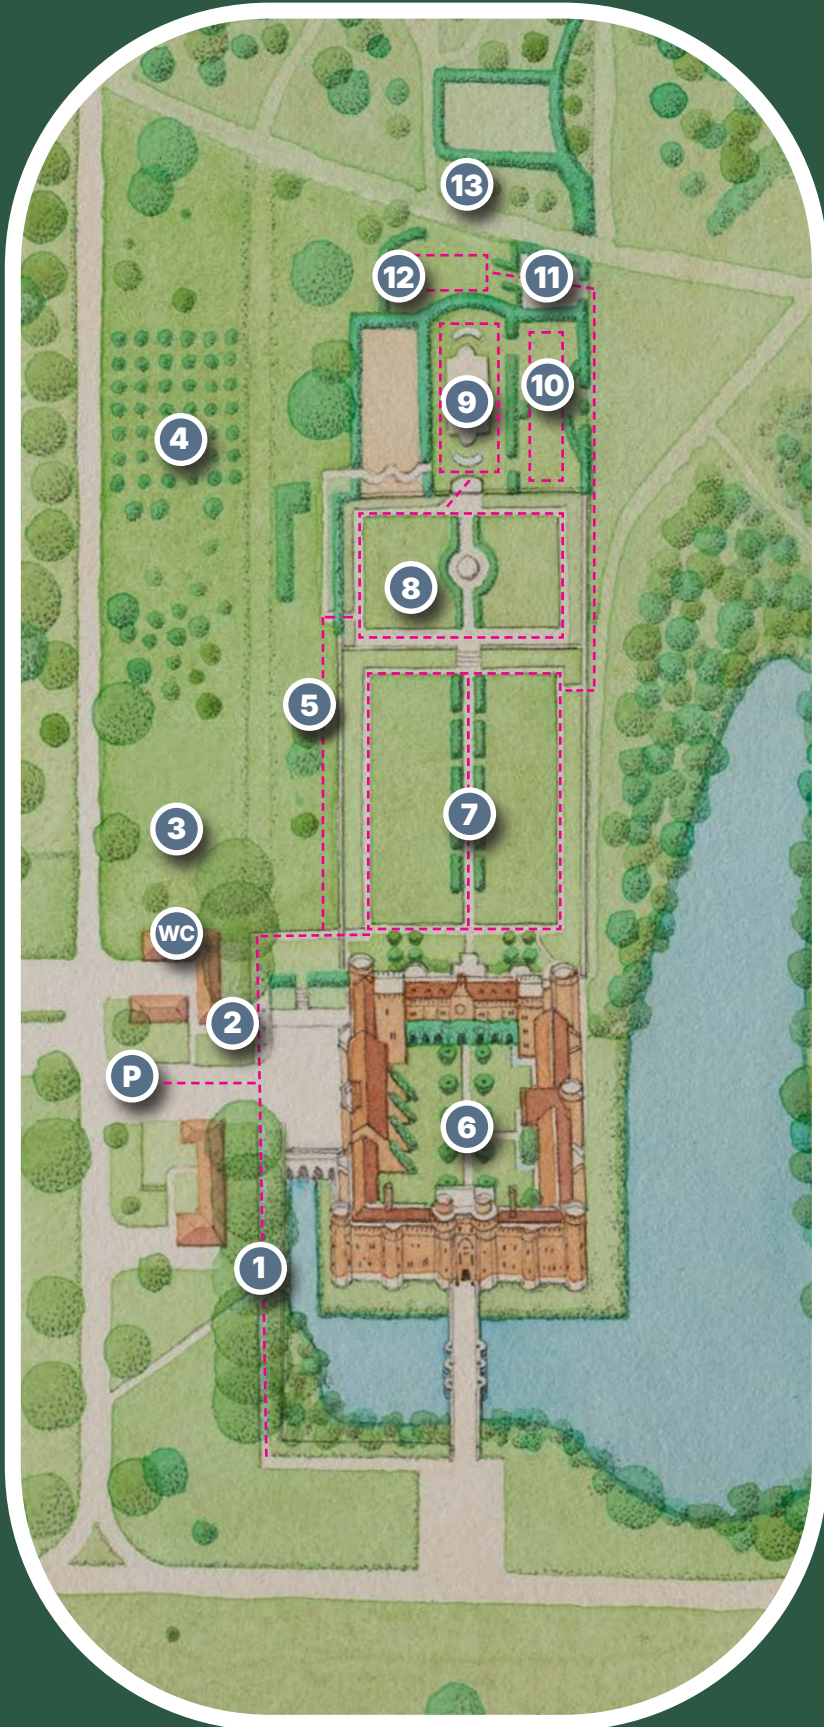

# Accessible route

- ① Chestnut avenue
- ② Nuthatch Kitchen & Terrace
- ③ Play area
- ④ Orchard
- ⑤ Long Border
- ⑥ Courtyard
- ⑦ Elizabethan Garden
- ⑧ Sundial & Rose Garden
- ⑨ Memorial Garden
- ⑩ Lower Garden
- ⑪ Apothecary Garden
- ⑫ Shady Garden
- ⑬ Magic Garden
- WC Accessible toilet
- P Accessible parking