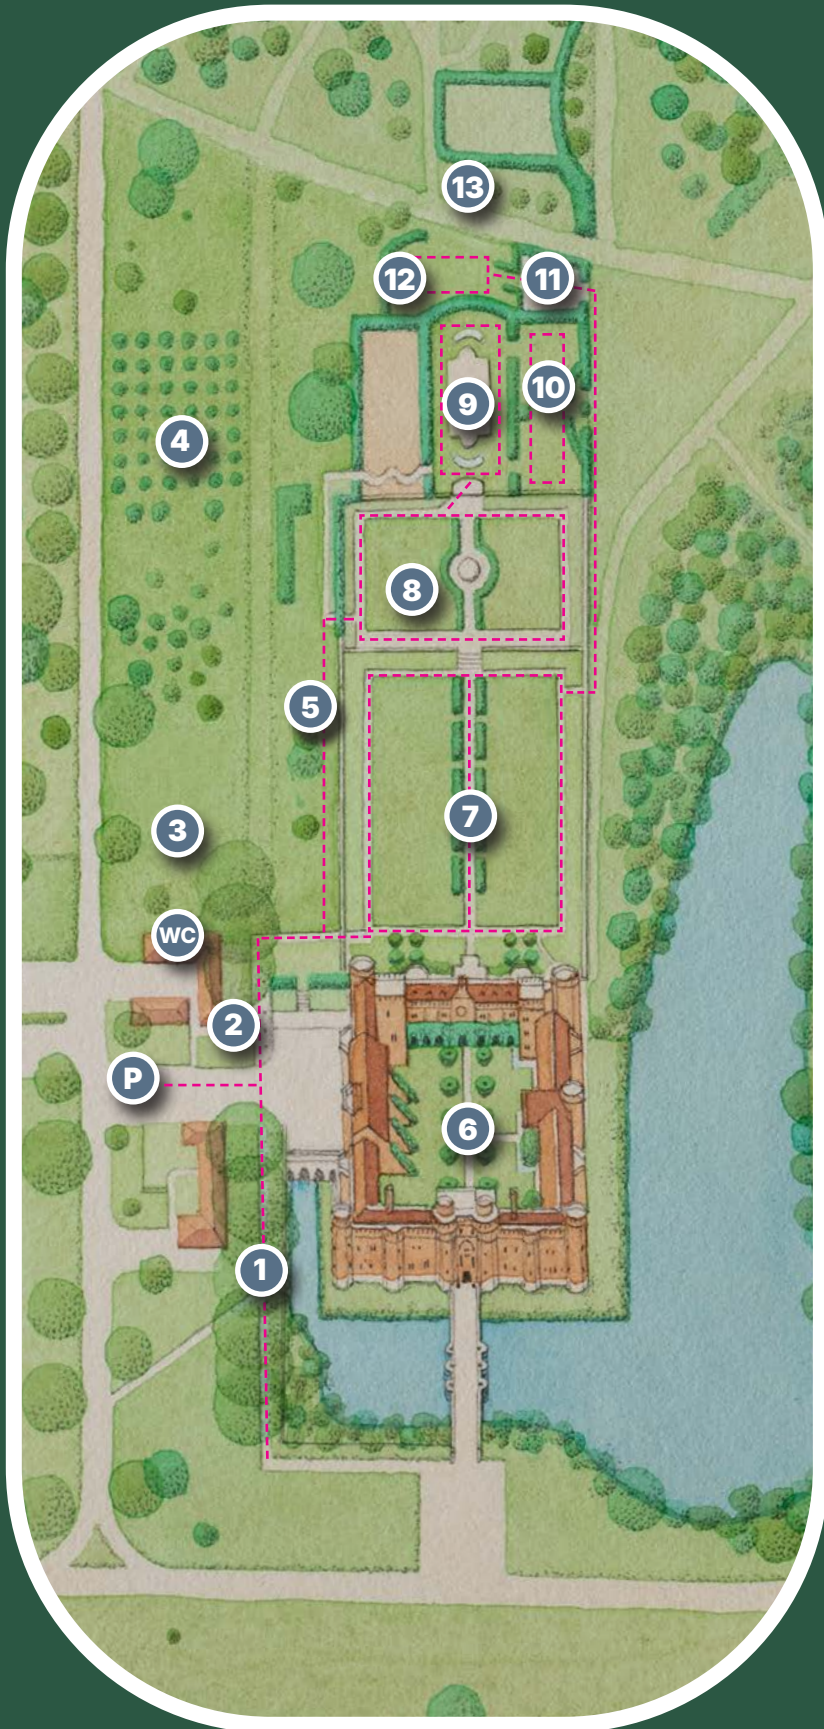

Accessible route

- ① Chestnut avenue
- ② Nuthatch Kitchen & Terrace
- ③ Play area
- ④ Chestnut avenue
- ⑤ Long Boarder
- ⑥ Courtyard
- ⑦ Elizabethan Garden
- ⑧ Sundail & Rose Garden
- ⑨ Memorial Garden
- ⑩ Lower Garden
- ⑪ Apothecary Garden
- ⑫ Shady Garden
- ⑬ Magic Garden
- WC Accessible toilet
- P Accessible parking