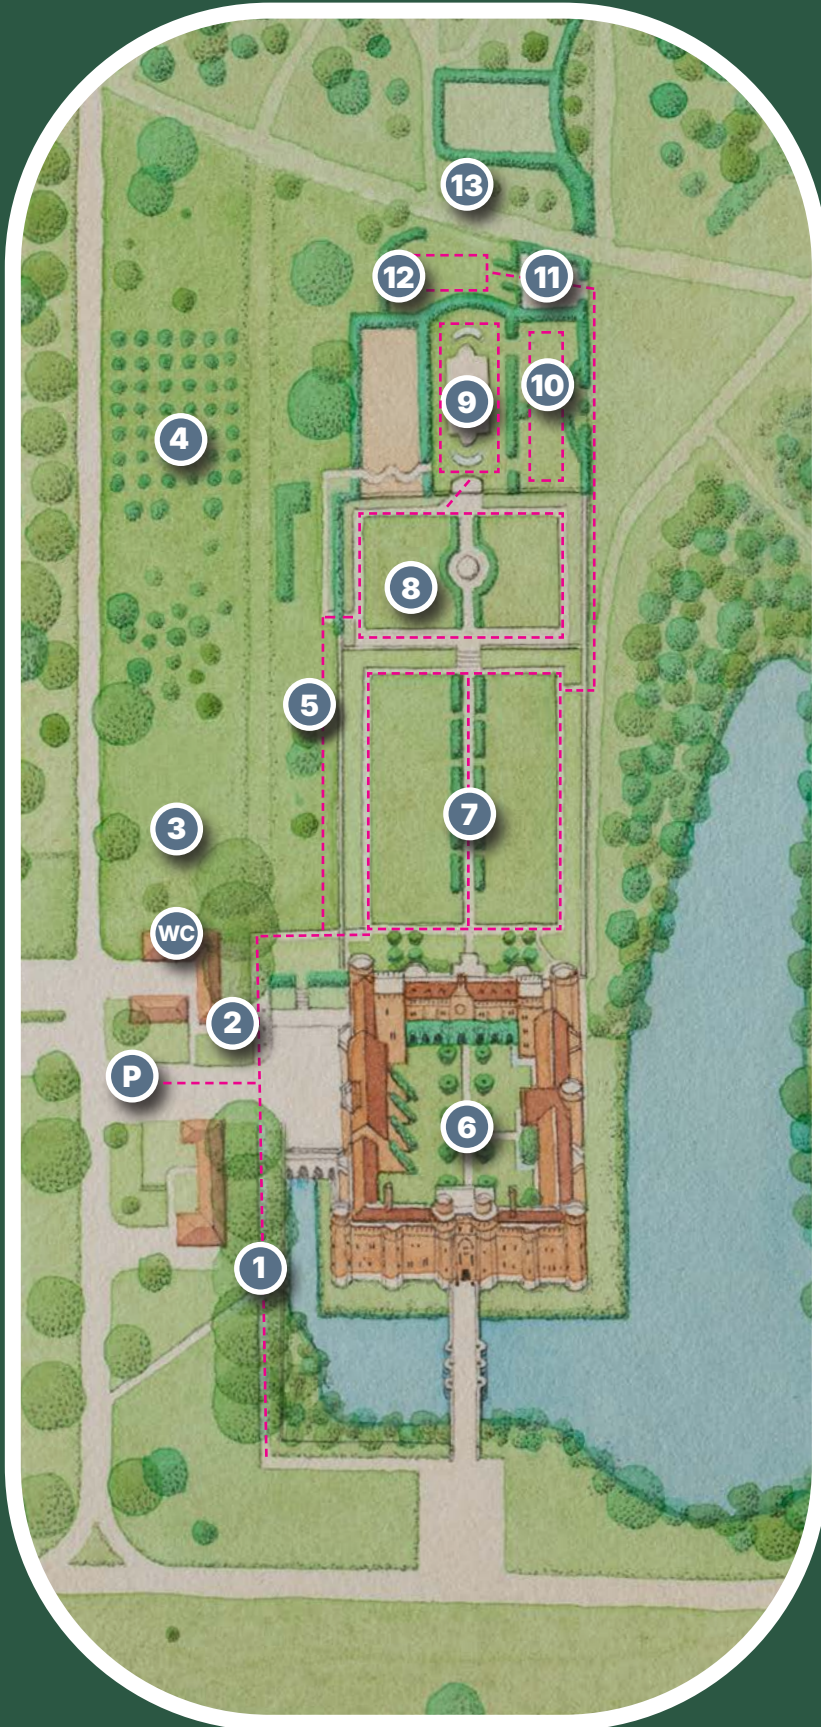

Accessible route

- ① Chestnut avenue
- ② Nuthatch Kitchen & Terrace
- ③ Play area
- ④ Chestnut avenue
- ⑤ Long Boarder
- ⑥ Courtyard
- ⑦ Elizabethan Garden
- ⑧ Sundail & Rose Garden
- ⑨ Shakespeare Garden
- ⑩ Lower Garden
- ⑪ Apothecary Garden
- ⑫ Shady Garden
- ⑬ Magic Garden
- WC Accessible toilet
- P Accessible parking