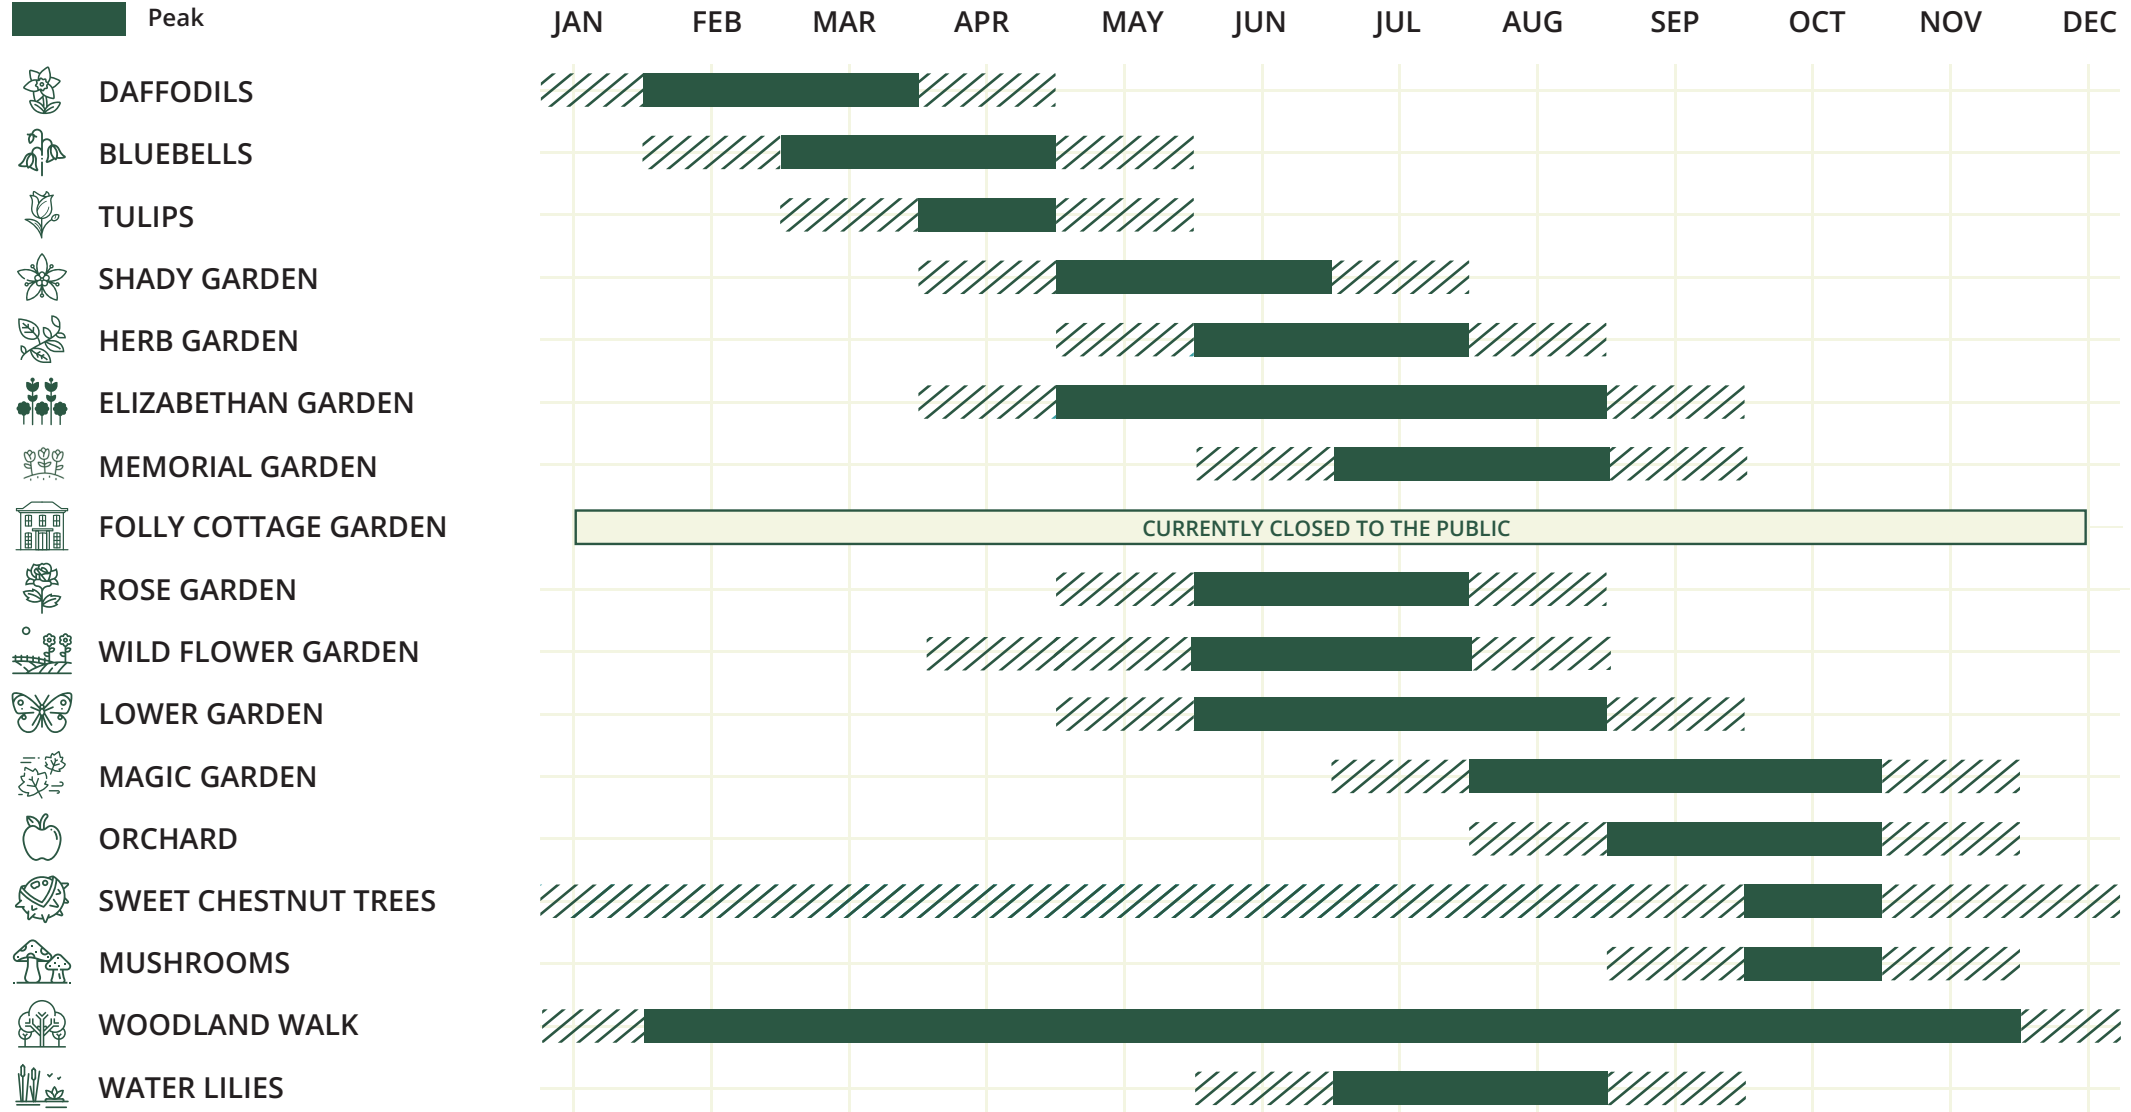

Season guide

//// Off-Peak

█ Peak

Please enjoy this guide to our gardens and when you can expect to see plants, flowers, and trees at different times throughout the year.